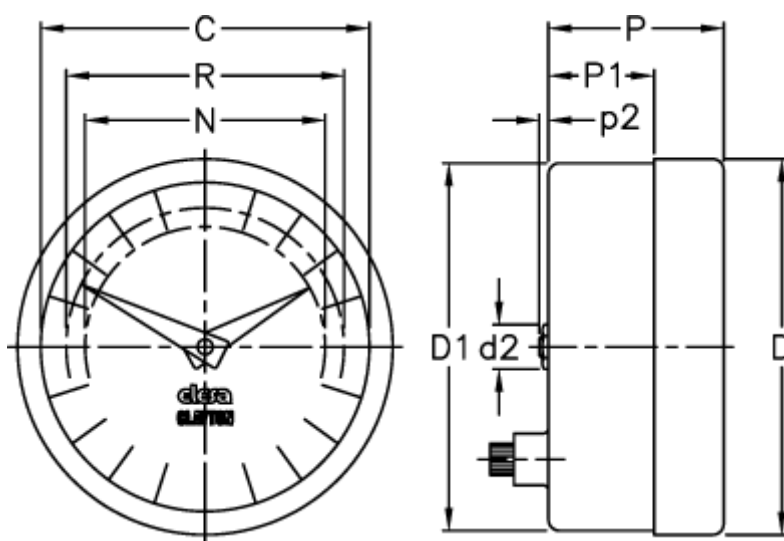

Article number: 2307024502

Description: E+G Positive drive indicator  
PA02-0012-S

## Measures

C = 60

R = 51

D = 68.4

D1 = 67.0

d2 = 8

N = 44

P = 32